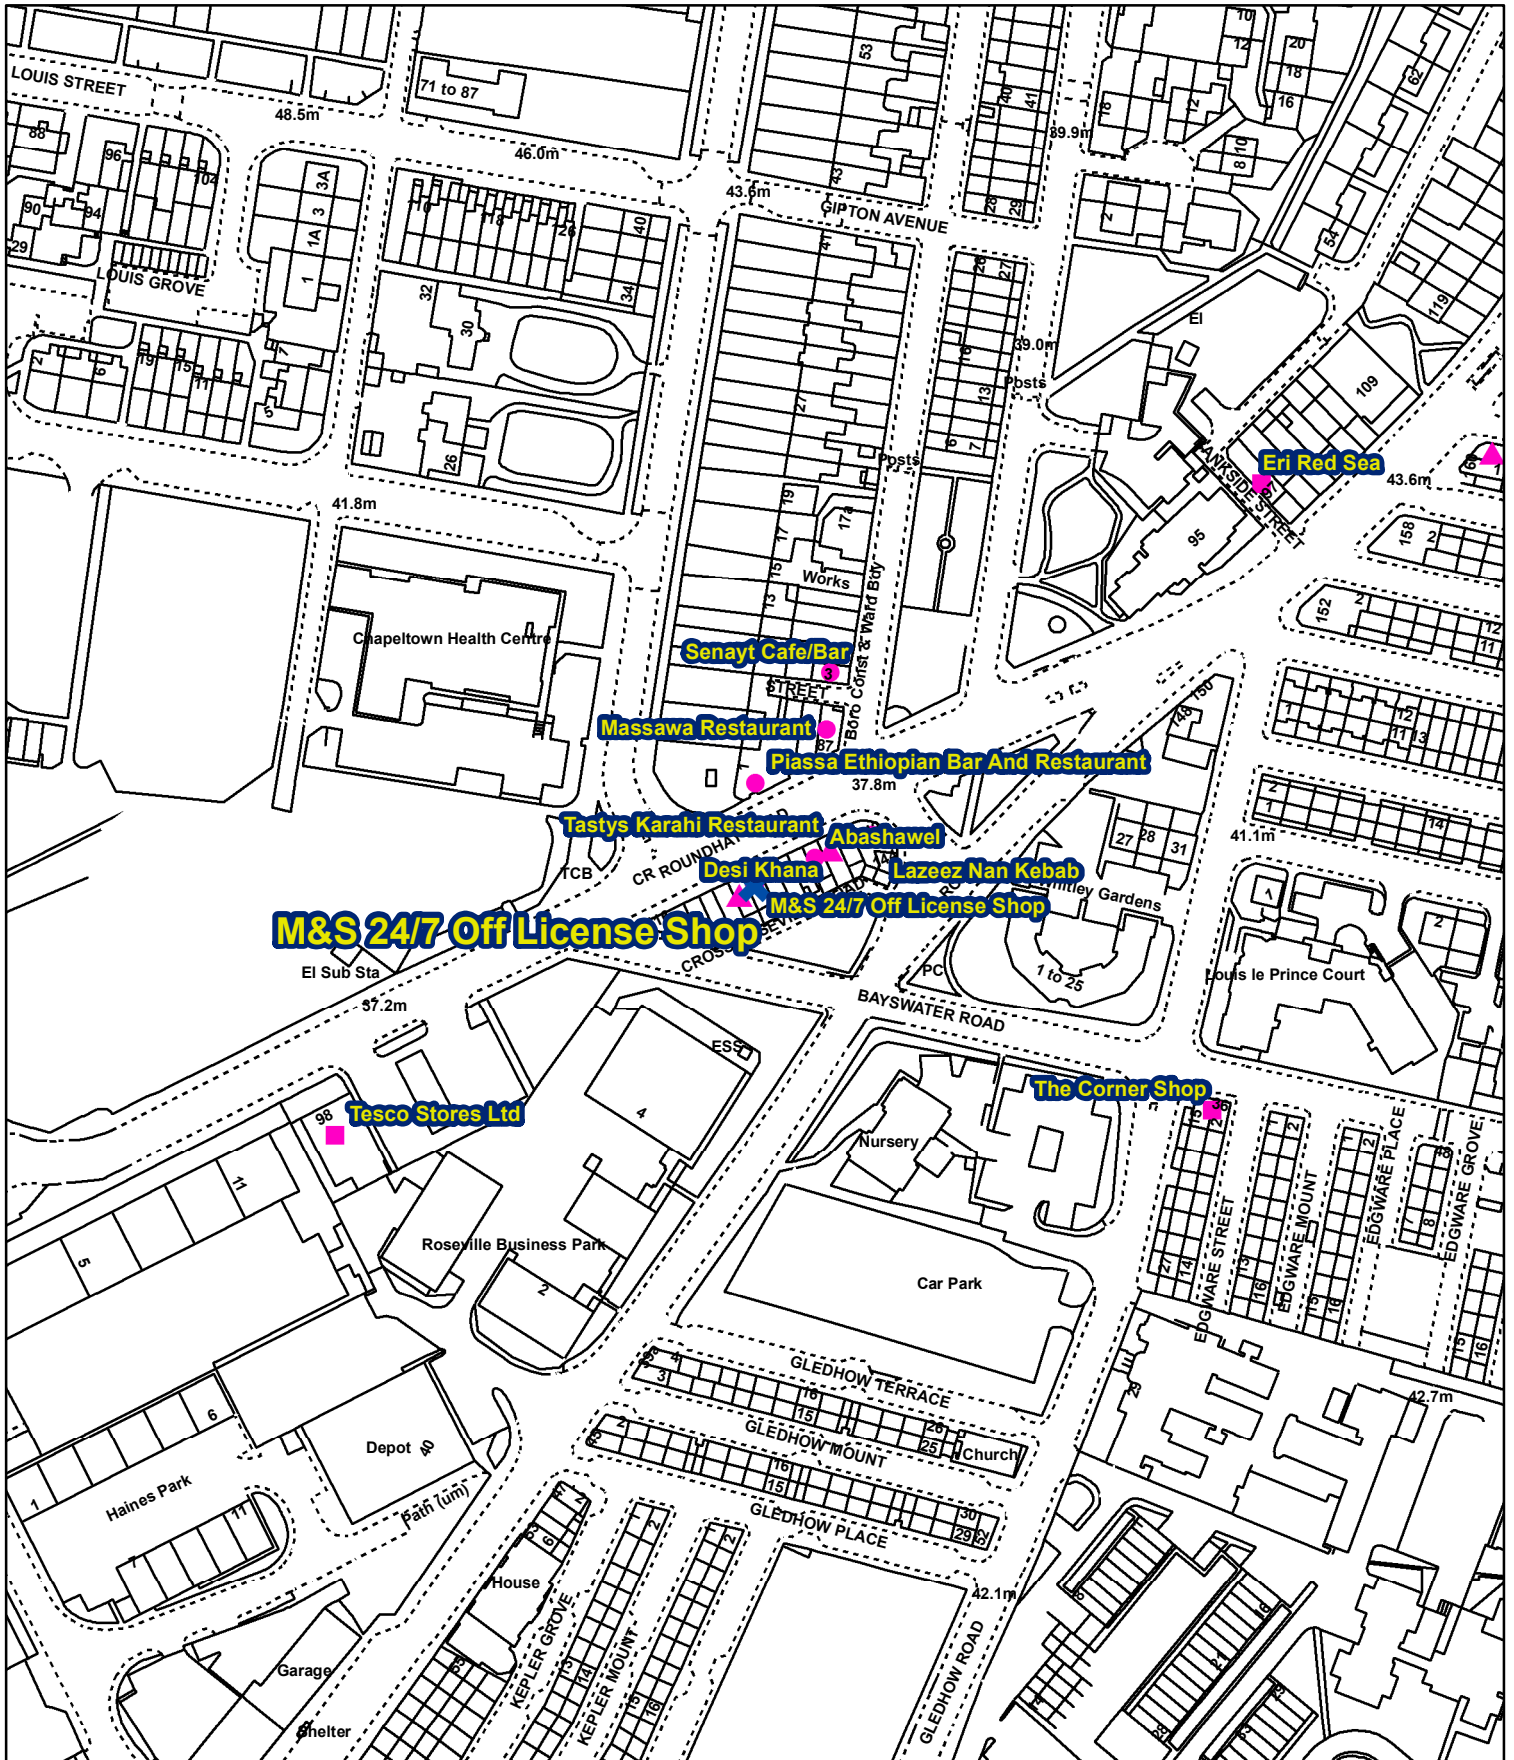

Appendix D

This map is based upon the Ordnance Survey's digital data with the permission of the Ordnance Survey on behalf of the controller of Her Majesty's Stationary Office

© Unauthorised reproduction infringes Crown Copyright and may lead to prosecution or civil proceedings

Leeds City Council O.S. Licence No 1000019567
© Crown Copyright all rights reserved

Key	
	On licence
	Late night refreshment
	Off licence
	Other